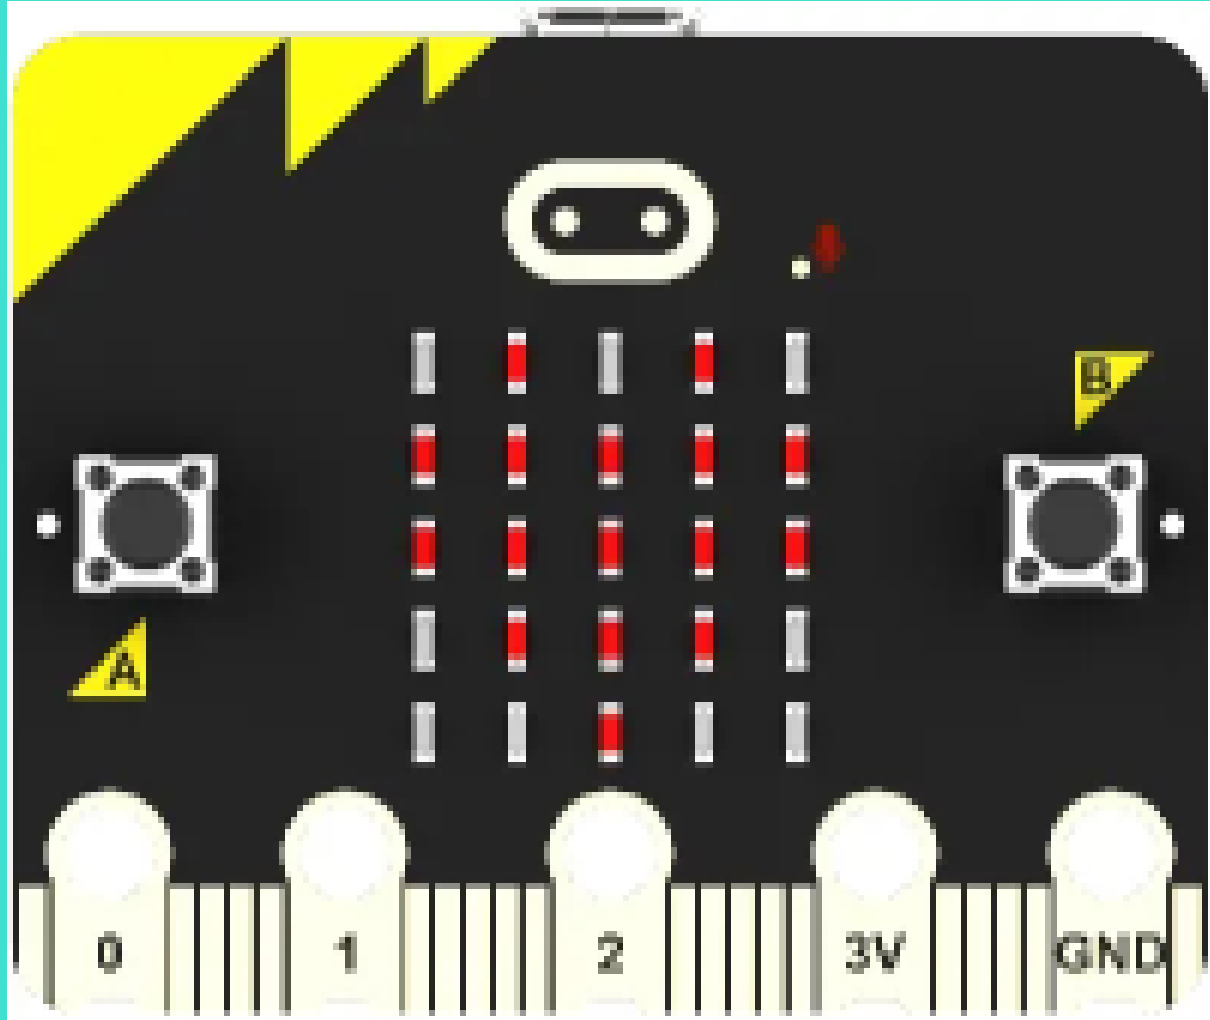

2x

4x

5x

8x

PlanetX Sonar:bit

 The icon for 'Bricks Pack' features a grey gear with four white circles inside, positioned above two horizontal rows of seven circles each. The top row of circles is green, and the bottom row is orange.	Bricks Pack
 The icon for 'USB Cable' shows a white USB-A connector on the left and a white USB-B connector on the right, connected by a white cable that forms a large 'S' shape.	USB Cable
 The icon for 'Computer (PC)' is a simple grey laptop computer with a white screen and a keyboard.	Computer (PC)